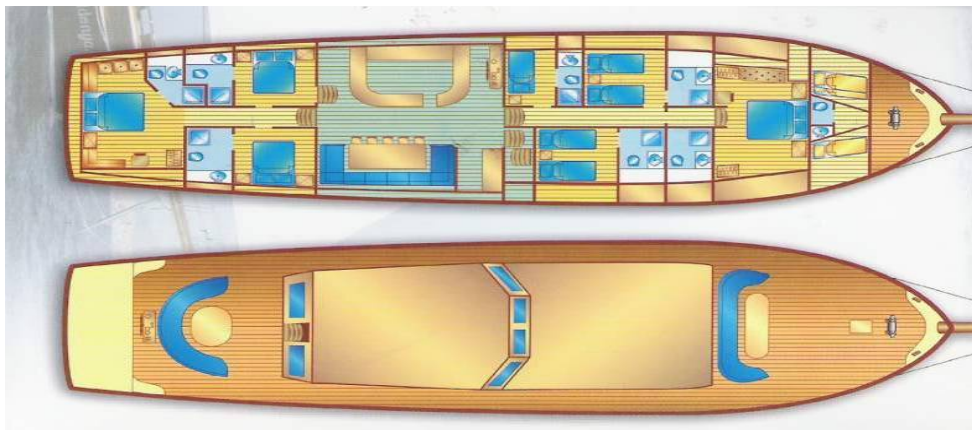

M/S Sema Tuana (sister to Prensas Gelidonya)

32 meters Deluxe

Accommodation: 6 cabins comprising of: 2 master cabins with queen size double bed, 2 double cabins and 2 twin bed cabins. Max 12 guests. All cabins have en-suite bathroom with power shower units, individual remote controlled air-conditioning push flush toilets, hair dryers. In the saloon there is LCD TV, CD, DVD and MP3 player. All the cabins have LCD TV and CD, DVD, DiVX player in each cabin.

SPECIFICATIONS:

- Built: 2008 in Bodrum
- LOA: 32 m.
- Beam: 7.25 m.
- Draft: 3.10m.
- Displacement: 120 tons
- Engine: 450 HP MAN

VELA DARE
A Voyage of Discovery

www.veladare.com